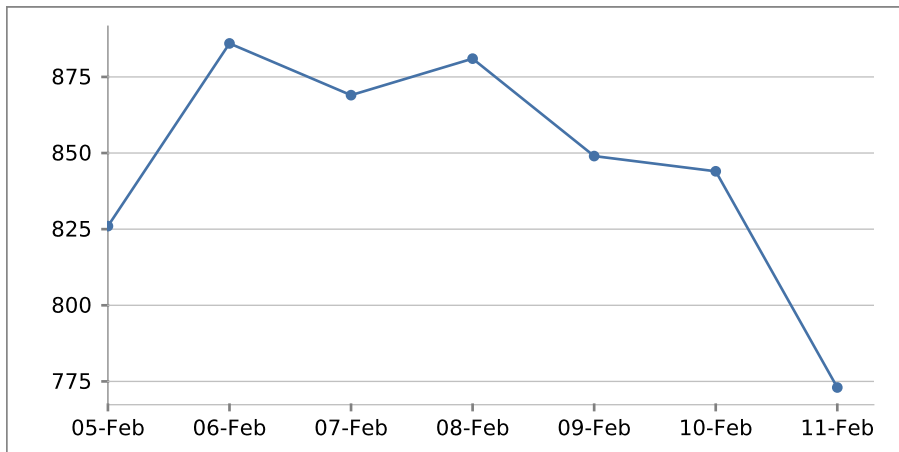

Weekly report 05-Feb-2012 - 11-Feb-2012

1&1 SiteAnalytics for all domains and subdomains

Visits

All page impressions from the same computer are summarised as one visit. The visits are uniquely identified on the basis of the IP address and the browser ID. As several people may share a computer (e.g. in a cybercafé), the number of visits may not be the same as the number of visitors.

Day of the week	Date	Visits
Sunday	05-Feb-12	826
Monday	06-Feb-12	886
Tuesday	07-Feb-12	869
Wednesday	08-Feb-12	881
Thursday	09-Feb-12	849
Friday	10-Feb-12	844
Saturday	11-Feb-12	773
	Total	5,928
	Averages	847