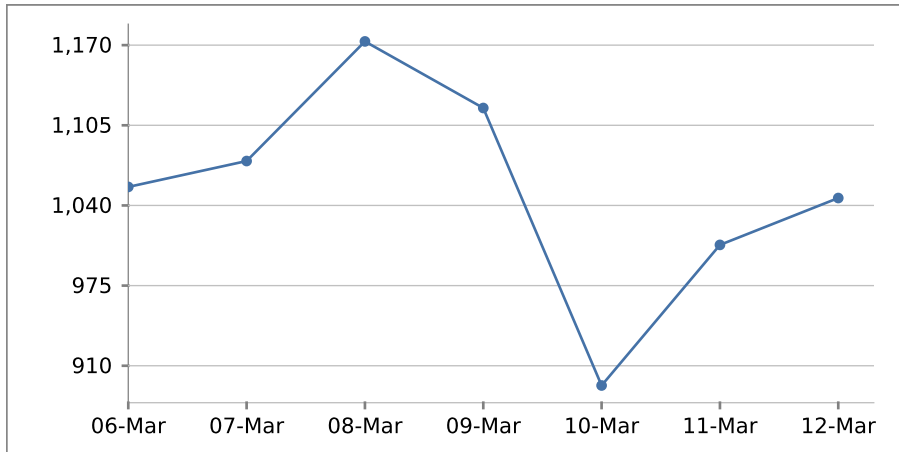

Weekly report 06-Mar-2016 - 12-Mar-2016

1&1 SiteAnalytics for all domains and subdomains

Visits

All page impressions from the same computer are summarised as one visit. The visits are uniquely identified on the basis of the IP address and the browser ID. As several people may share a computer (e.g. in a cybercafé), the number of visits may not be the same as the number of visitors.

Day of the week	Date	Visits
Sunday	06-Mar-16	1,055
Monday	07-Mar-16	1,076
Tuesday	08-Mar-16	1,173
Wednesday	09-Mar-16	1,119
Thursday	10-Mar-16	894
Friday	11-Mar-16	1,008
Saturday	12-Mar-16	1,046
	Total	7,371
	Averages	1,053